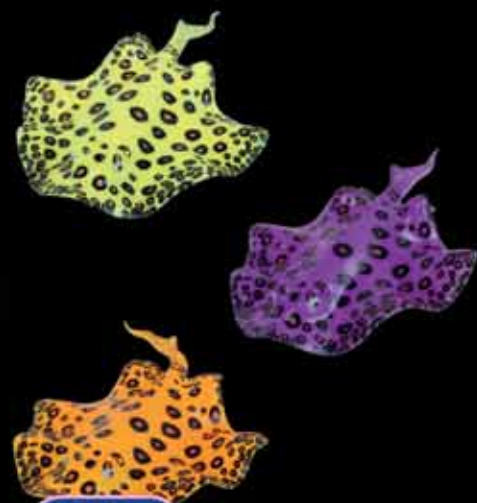

# DESIGNS & COLOURS

1959

## Yellow Clover Starry Plant

- 7 x 7 x 9.5 cm
- Pack of 3 Pieces

1960

## Tipped Sea Anemone

- 7 x 7 x 10 cm
- Assorted Colours
- Pack of 3 Pieces

1961

## Sea Anemone Plant

- 9.5 x 6.5 x 10.5 cm
- Assorted Colours
- Pack of 3 Pieces

1965