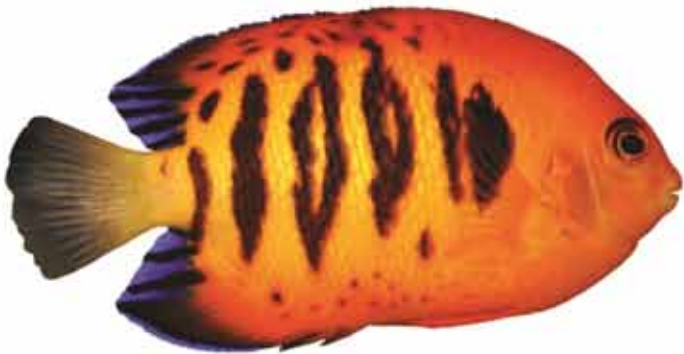

**CLASSIC**  
PET PRODUCTS

*Exclusively Distributing:*

**JANUARY 2018**  
**NEW PRODUCT UPDATE**

**3460**

**Sandstone Temple**

Pieces per Pack	1
Dimensions	260 x 132 x 185mm

**3461**

**Sandstone Temple Entrance**

Pieces per Pack	1
Dimensions	305 x 65 x 180mm

**3471**

**Large Stone Column with Plants**

Pieces per Pack	1
Dimensions	170 x 147 x 270mm

**3472**

**Medium Stone Column with Plants**

Pieces per Pack	1
Dimensions	140 x 138 x 205mm