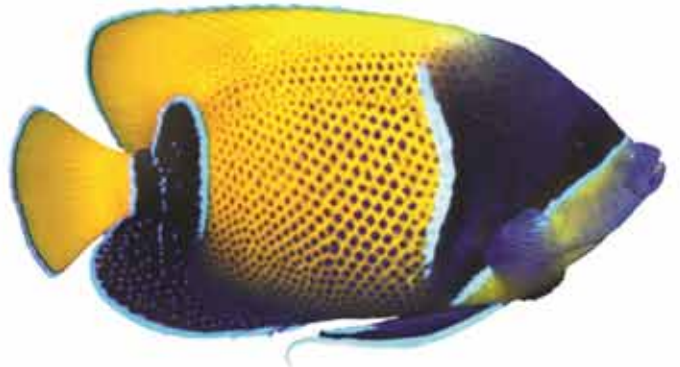

**CLASSIC**  
PET PRODUCTS

*Exclusively Distributing:*

**JANUARY 2018**  
**NEW PRODUCT UPDATE**

**3460**

**Sandstone Temple**

Pieces per Pack	1
Dimensions	260 x 132 x 185mm

**3461**

**Sandstone Temple Entrance**

Pieces per Pack	1
Dimensions	305 x 65 x 180mm

**3471**

**Large Stone Column with Plants**

Pieces per Pack	1
Dimensions	170 x 147 x 270mm

**3472**

**Medium Stone Column with Plants**

Pieces per Pack	1
Dimensions	140 x 138 x 205mm