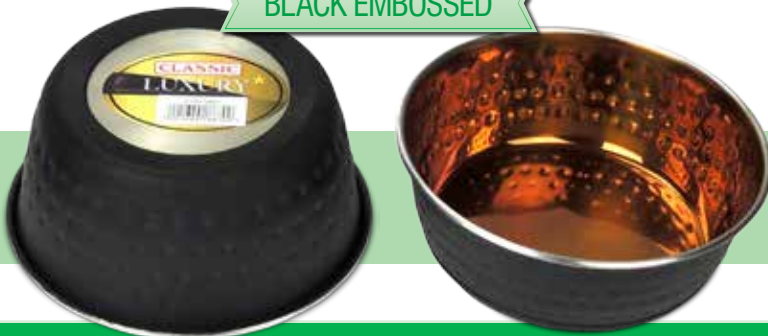

CLASSIC
PET PRODUCTS

**YOUR PET
DESERVES
A BIT OF**

LUXURY

Premium copper embossed dishes available
in 500ml, 950ml & 1900ml capacities

BLACK EMBOSSED

Premium black embossed dishes available
in 500ml, 960ml & 1900ml capacities